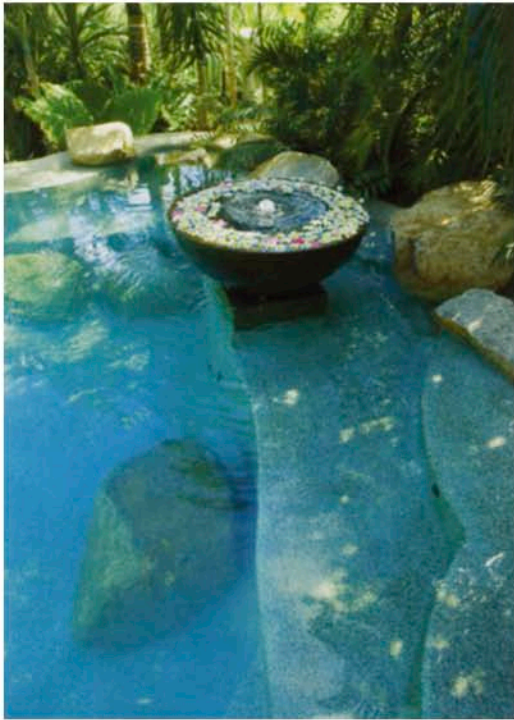

WITH ITS POLISHED pebble interior, natural stone surrounds and warm timber decking, this swimming pool is the ideal place to relax and unwind after a hectic day at work.

Conceived and constructed by Majestic Pools and Landscapes, the 8.5m x 5.5m contemporary shape and its surrounds have been designed to connect outdoor entertaining areas with the new house extension.

"Design features include a combination of semi-formal lines and a water feature married with a natural rock pool and lush tropical plantings," says Jack Jakovac, from Majestic Pools & Landscapes.

PHOTOGRAPHY GLEN WHITE
TEXT VEDA DANTE